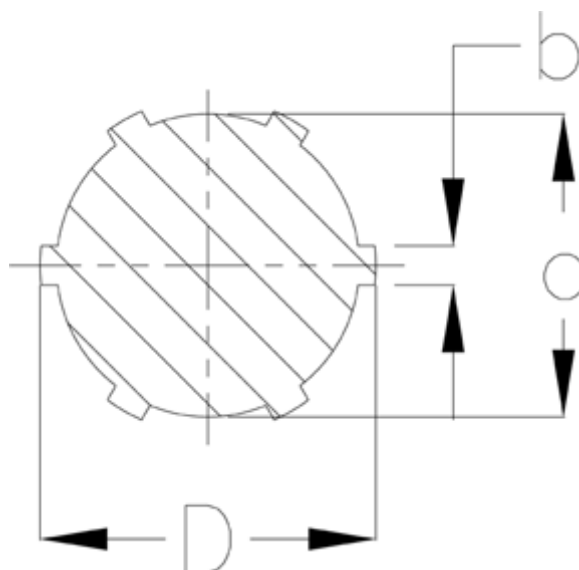

Data Sheet

Article number: 0752423000

Description: Spline shaft 1000524002
B6 x 16 x 20 length 3000

Measures

b = 4

d = 16

D = 20

Description = B 6x16x20

Length = 3000